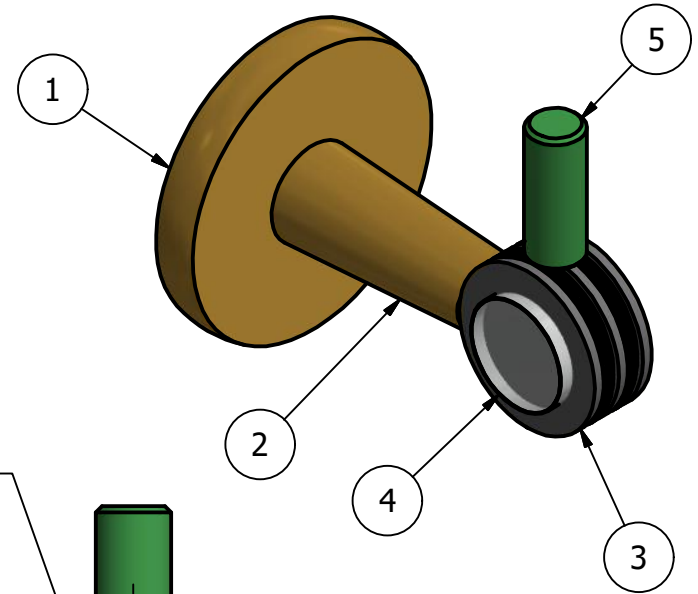

Ø67.00 mm / Ø2.64 in

PARTS LIST

ITEM	QTY	PART NUMBER	DESCRIPTION
1	1	BPRD	BACKPLATE
2	1	CL-TB	POST
3	1	RGDTD-1	RING WITH NEW SIZE HOLE
4	1	AC-HHUB	ACYRLIC HUB
5	1	FR-PEG	PEG

APPROVED FOR PRODUCTION

By: RICHARD PAUL
Date: 10-15-18

UNLESS OTHERWISE SPECIFIED	
.X	± .3mm
.XX	± .15mm
.XXX	± .008mm

UNIT IS IN MM.

DRAWN	10-15-18	IM	CHECKED	10-15-18	P.D.	APPROVED	10-15-18	R.A.
COPYRIGHT @ALLIEDBRASS 2018			THIRD ANGLE PROJECTION					

MATERIAL: BRASS		FINISH	TBD
DESCRIPTION:		QTY	TBD
Clearview Collection Robe Hook w/ Dotted Accent		DRAWING NO.	
		CV-20D	
		SCALE	1.5:1
		SHEET: 1 OF 1	REV
			0

SCALE	1.5:1	SHEET: 1 OF 1	REV
			0