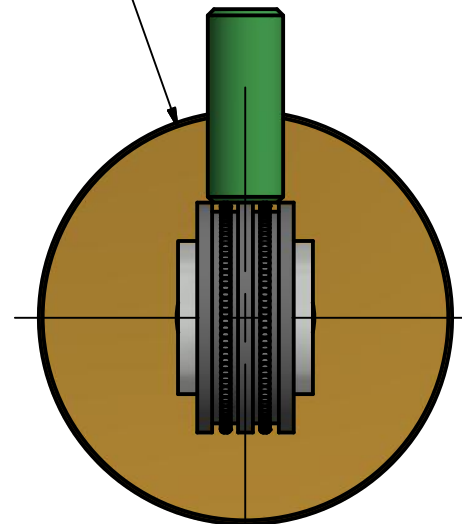

Ø67.00 mm / Ø2.64 in

PARTS LIST

ITEM	QTY	PART NUMBER	DESCRIPTION
1	1	BPRD	BACKPLATE
2	1	CL-TB	POST
3	1	RGDTD-1	RING WITH NEW SIZE HOLE
4	1	AC-HHUB	ACYRLIC HUB
5	1	FR-PEG	PEG

APPROVED FOR PRODUCTION

By: RICHARD PAUL
Date: 10-15-18

UNLESS OTHERWISE SPECIFIED	
.X	± .3mm
.XX	± .15mm
.XXX	± .008mm

UNIT IS IN MM.

DRAWN	10-15-18	IM	CHECKED	10-15-18	P.D.	APPROVED	10-15-18	R.A.
COPYRIGHT @ALLIEDBRASS 2018			THIRD ANGLE PROJECTION					

MATERIAL: BRASS		FINISH	TBD
DESCRIPTION:		QTY	TBD
Clearview Collection Robe Hook w/ Dotted Accent		DRAWING NO.	
		CV-20D	
		SCALE	1.5:1
		SHEET: 1 OF 1	REV
			0

SCALE	1.5:1	SHEET: 1 OF 1	REV
			0